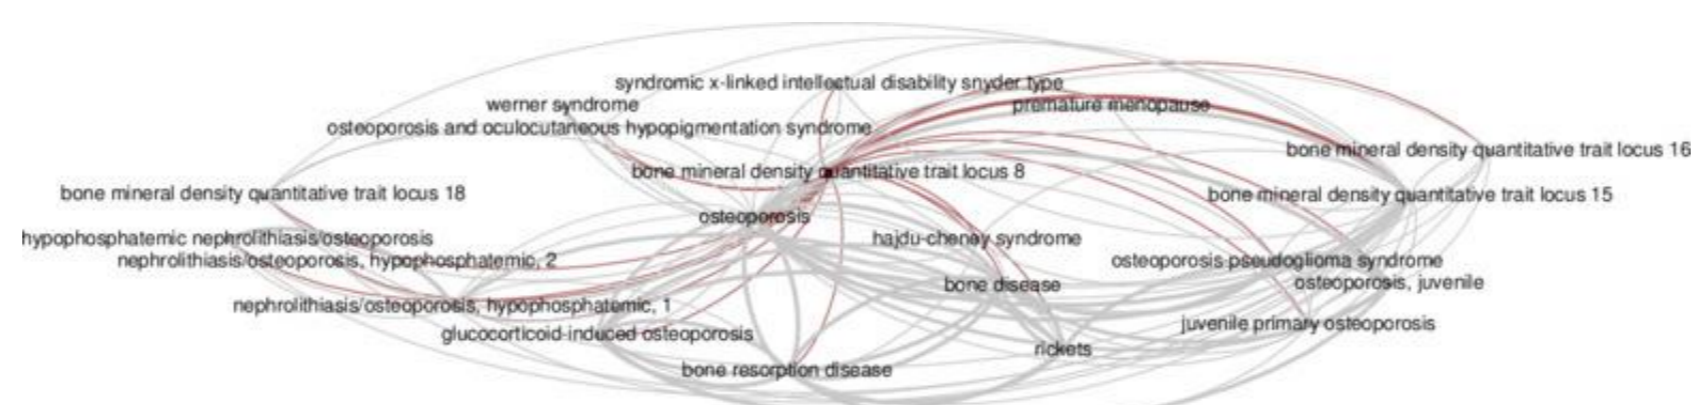

Copyright © Weizmann Institute of Science - www.malacards.org

[Flaxes Driver Fw LS-as](#)